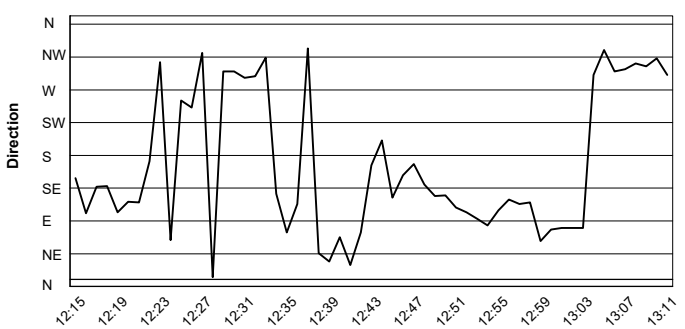

Air Temperature

Track Temperature

Air Pressure

Humidity

Wind Speed

Wind Direction

14/06/2024

Vallelunga 4.085 m