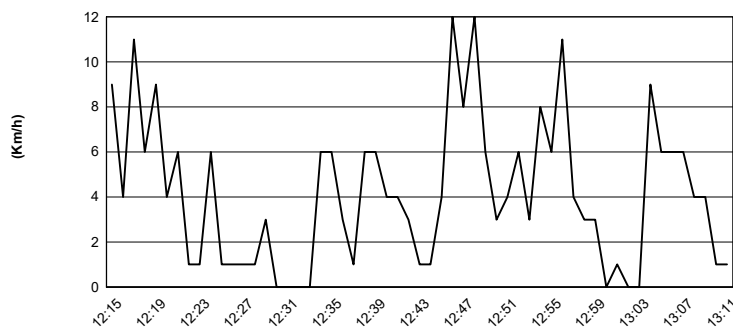

Air Temperature

Track Temperature

Air Pressure

Humidity

Wind Speed

Wind Direction

14/06/2024

Vallelunga 4.085 m